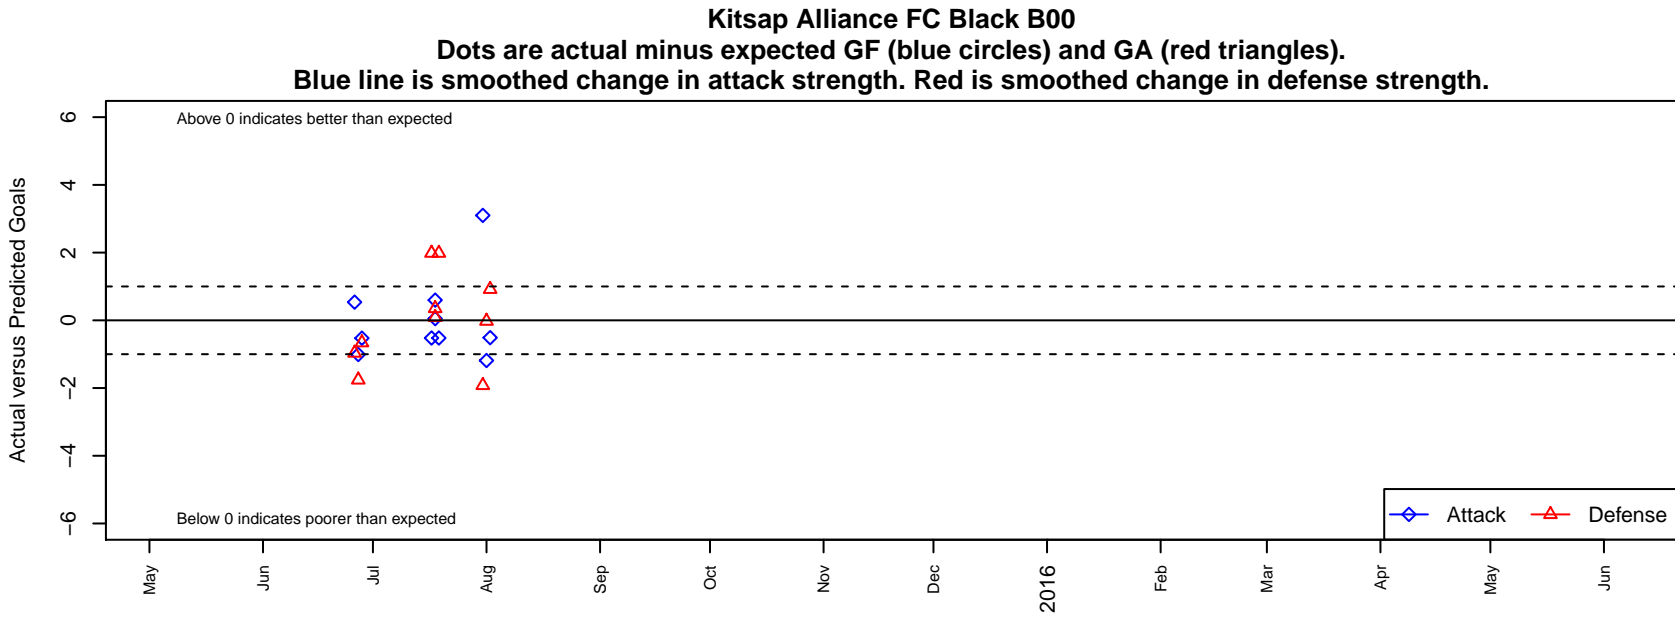

Kitsap Alliance FC Black B00

Kitsap Alliance FC
 Silverdale, WA
 B00 total strength=1128
 attack=2.8 defense=3.46

alt names used:
 Kitsap Alliance BU15 Black
 Kitsap Alliance BU15 Black
 Kitsap Alliance Black

Venues played:
 2015 RVS Classic BU15
 2015 KITG BU15 Green
 2015 Dungeness Cup BU15 Olympic

**attack and defense variance (black dot)
relative to other teams
and top 10 in region**

**attack and defense rating
relative to others at age
and all opponents in last 13 months**

**attack and defense rating
relative to others at age
and all opponents in last 13 months**

Performance relative to 13 month average

Performance relative to 13 month average

Distribution of opponents
 Red = Lose zone, Blue = Win zone, Green = Even
 Black line separates win/lose zones