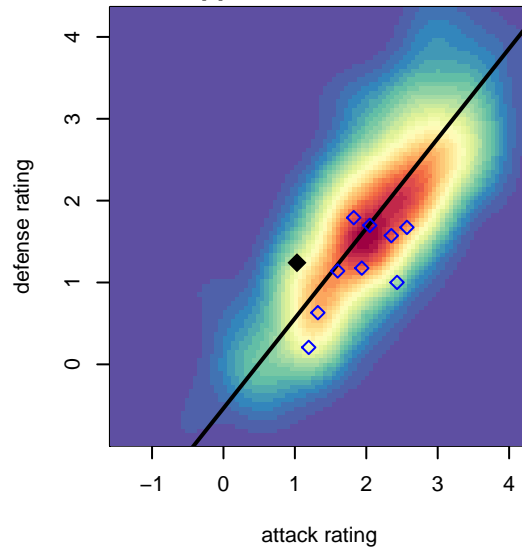

Kitsap Alliance FC Black B00

Kitsap Alliance FC
 Silverdale, WA
 B00 total strength=1128
 attack=2.8 defense=3.46

alt names used:
 Kitsap Alliance BU15 Black
 Kitsap Alliance BU15 Black
 Kitsap Alliance Black

Venues played:
 2015 RVS Classic BU15
 2015 KITG BU15 Green
 2015 Dungeness Cup BU15 Olympic

**attack and defense variance (black dot)
relative to other teams
and top 10 in region**

**attack and defense rating
relative to others at age
and all opponents in last 13 months**

**attack and defense rating
relative to others at age
and all opponents in last 13 months**

Performance relative to 13 month average

Performance relative to 13 month average

Distribution of opponents
 Red = Lose zone, Blue = Win zone, Green = Even
 Black line separates win/lose zones