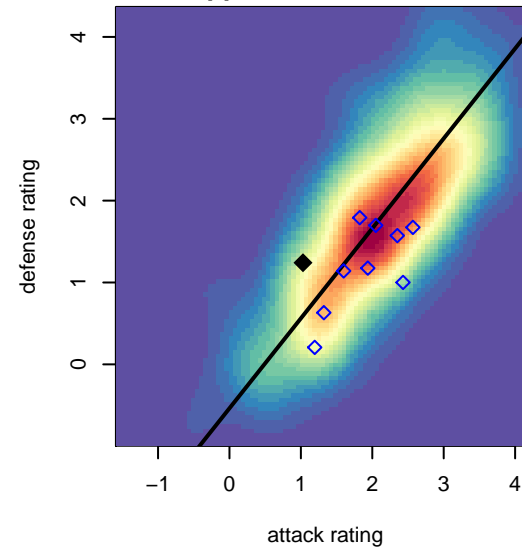

Kitsap Alliance FC Black B00

Kitsap Alliance FC
 Silverdale, WA
 B00 total strength=1128
 attack=2.8 defense=3.46

alt names used:
 Kitsap Alliance BU15 Black
 Kitsap Alliance BU15 Black
 Kitsap Alliance Black

Venues played:
 2015 RVS Classic BU15
 2015 KITG BU15 Green
 2015 Dungeness Cup BU15 Olympic

**attack and defense variance (black dot)
relative to other teams
and top 10 in region**

**attack and defense rating
relative to others at age
and all opponents in last 13 months**

**attack and defense rating
relative to others at age
and all opponents in last 13 months**

Performance relative to 13 month average

Performance relative to 13 month average

Distribution of opponents
 Red = Lose zone, Blue = Win zone, Green = Even
 Black line separates win/lose zones