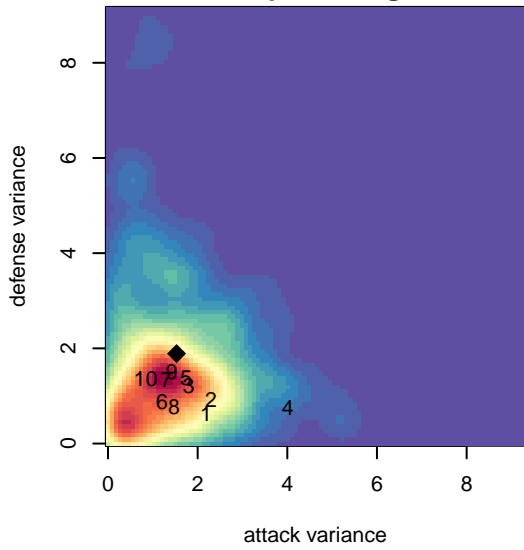

Kitsap Alliance FC Black B00

Kitsap Alliance FC
 Silverdale, WA
 B00 total strength=1128
 attack=2.8 defense=3.46

alt names used:
 Kitsap Alliance BU15 Black
 Kitsap Alliance BU15 Black
 Kitsap Alliance Black

Venues played:
 2015 RVS Classic BU15
 2015 KITG BU15 Green
 2015 Dungeness Cup BU15 Olympic

**attack and defense variance (black dot)
relative to other teams
and top 10 in region**

**attack and defense rating
relative to others at age
and all opponents in last 13 months**

**attack and defense rating
relative to others at age
and all opponents in last 13 months**

Performance relative to 13 month average

Performance relative to 13 month average

Distribution of opponents
 Red = Lose zone, Blue = Win zone, Green = Even
 Black line separates win/lose zones