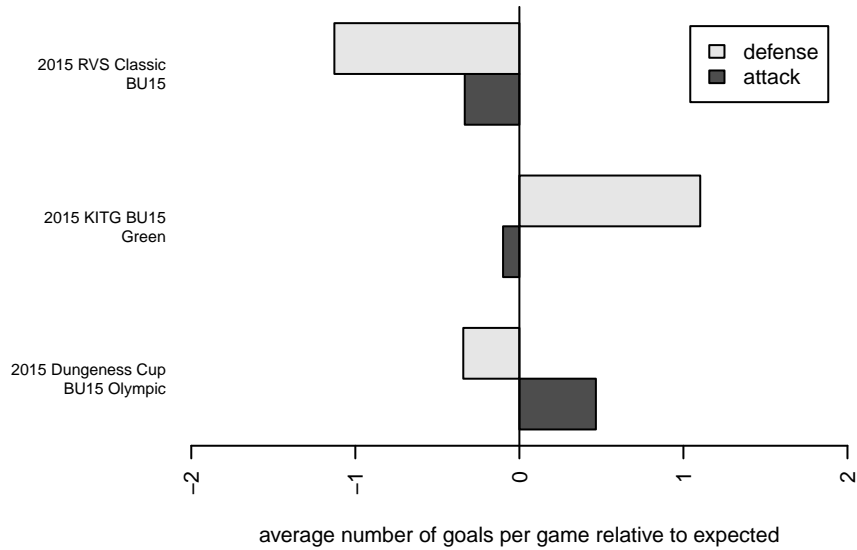

Kitsap Alliance FC Black B00

Kitsap Alliance FC
 Silverdale, WA
 B00 total strength=1128
 attack=2.8 defense=3.46

alt names used:
 Kitsap Alliance BU15 Black
 Kitsap Alliance BU15 Black
 Kitsap Alliance Black

Venues played:
 2015 RVS Classic BU15
 2015 KITG BU15 Green
 2015 Dungeness Cup BU15 Olympic

**attack and defense variance (black dot)
relative to other teams
and top 10 in region**

**attack and defense rating
relative to others at age
and all opponents in last 13 months**

**attack and defense rating
relative to others at age
and all opponents in last 13 months**

Performance relative to 13 month average

Performance relative to 13 month average

Distribution of opponents
 Red = Lose zone, Blue = Win zone, Green = Even
 Black line separates win/lose zones