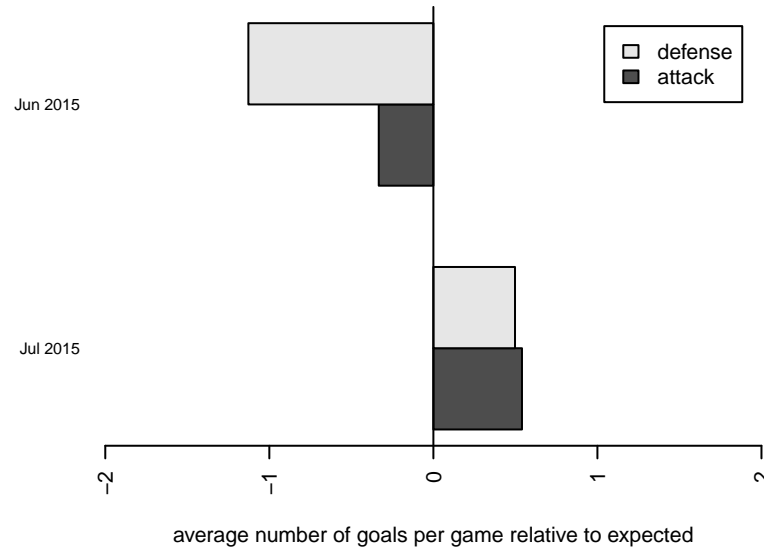

Venues played:
 2015 RVS Classic BU15
 2015 KITG BU15 Green
 2015 Dungeness Cup BU15 Olympic

**attack and defense variance (black dot)
relative to other teams
and top 10 in region**

**attack and defense rating
relative to others at age
and all opponents in last 13 months**

**attack and defense rating
relative to others at age
and all opponents in last 13 months**

Performance relative to 13 month average

Performance relative to 13 month average

Distribution of opponents
 Red = Lose zone, Blue = Win zone, Green = Even
 Black line separates win/lose zones