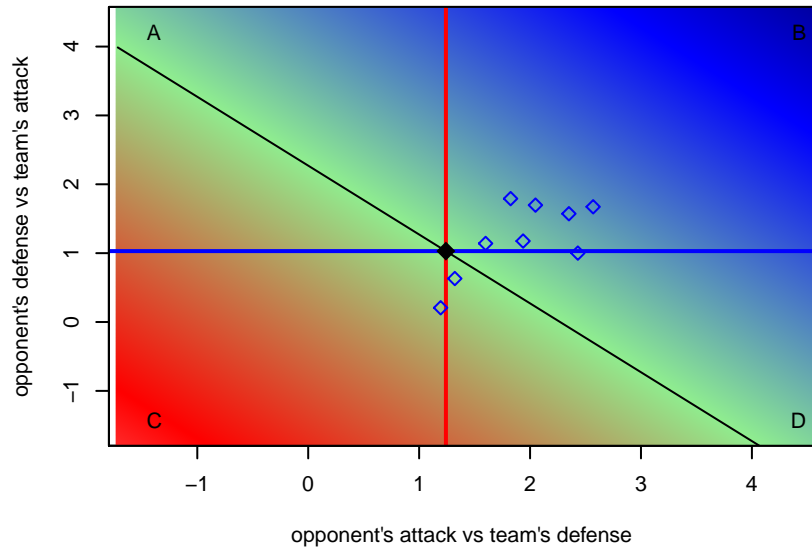

Venues played:
 2015 RVS Classic BU15
 2015 KITG BU15 Green
 2015 Dungeness Cup BU15 Olympic

**attack and defense variance (black dot)
relative to other teams
and top 10 in region**

**attack and defense rating
relative to others at age
and all opponents in last 13 months**

**attack and defense rating
relative to others at age
and all opponents in last 13 months**

Performance relative to 13 month average

Performance relative to 13 month average

Distribution of opponents
 Red = Lose zone, Blue = Win zone, Green = Even
 Black line separates win/lose zones

lot. A=Neither has attack advantage, B=Opponent has both attack and defense advantage, C=Opponent has both attack and defense disadvantage, D=Both have

date	home		away		venue	pred.home	pred.away
2015-08-02	Kitsap Alliance FC Black B00	0	Nortac Colibri B00	3	2015 Dungeness Cup BU15 Olympic	0.51	3.92
2015-08-01	South Kitsap United B00	1	Kitsap Alliance FC Black B00	1	2015 Dungeness Cup BU15 Olympic	0.98	2.19
2015-07-31	Storm King B00	4	Kitsap Alliance FC Black B00	4	2015 Dungeness Cup BU15 Olympic	2.08	0.90
2015-07-19	Pumas 01 UNAM B00	1	Kitsap Alliance FC Black B00	0	2015 KITG BU15 Green	2.99	0.52
2015-07-18	Kitsap Alliance FC Black B00	2	Harbor Premier Green B00	1	2015 KITG BU15 Green	1.40	1.09
2015-07-18	Kitsap Alliance FC Black B00	1	Cascade FC Green 2000B	1	2015 KITG BU15 Green	0.95	1.35
2015-07-17	Pumas 01 UNAM B00	1	Kitsap Alliance FC Black B00	0	2015 KITG BU15 Green	2.99	0.52
2015-06-28	Kitsap Alliance FC Black B00	0	Slammers Orange B00	3	2015 RVS Classic BU15	0.53	2.34
2015-06-27	Southlake Select Vipers B00	5	Kitsap Alliance FC Black B00	0	2015 RVS Classic BU15	3.24	1.01
2015-06-26	Kitsap Alliance FC Black B00	1	FC Edmonds Fury B00	3	2015 RVS Classic BU15	0.46	2.04